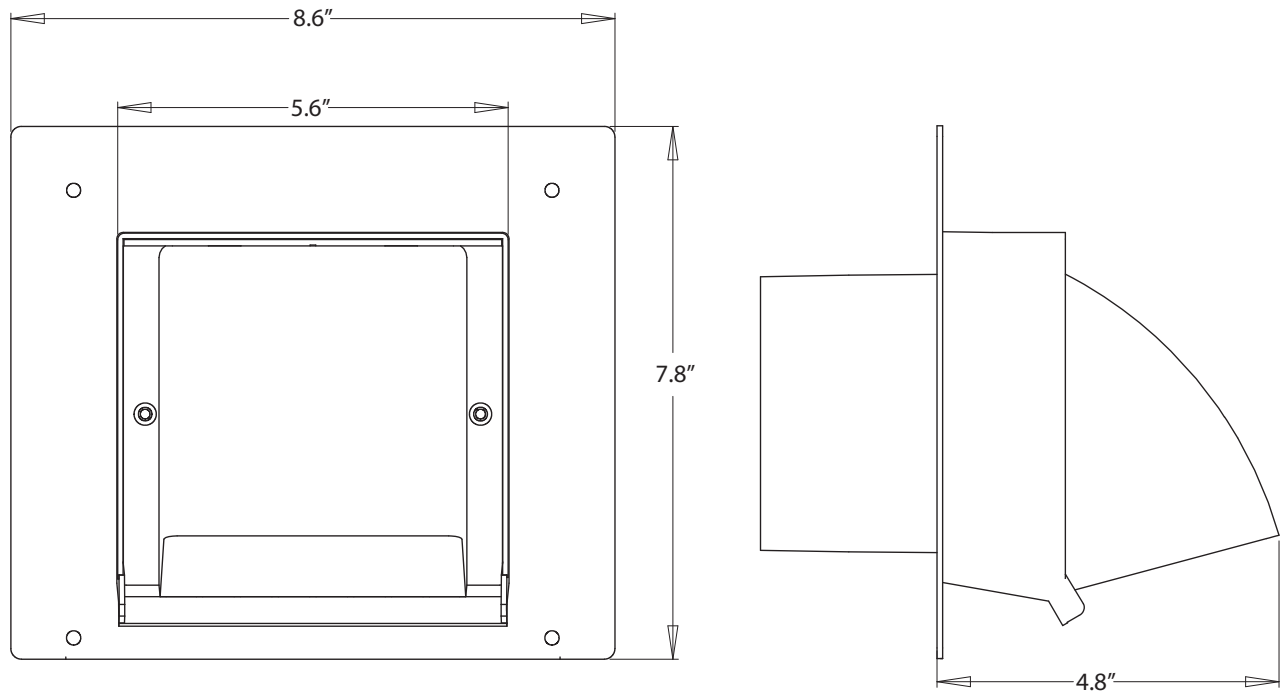

PRIMEX HVAC VENTING

Product Specification Sheet

PRODUCT
MODEL CODE

WC4XXNS

Rain Screen Dryer/Exhaust Vent

5. SIZING/PART NUMBER

RAIN SCREEN DRYER/EXHAUST VENT

PART NUMBER	COLLAR SIZE	FREE AREA	DESCRIPTION	PKG
WC401NS	4"	12.6"	4" Dryer/exhaust N/S Snow White	25/box
WC423NS	4"	12.6"	4" Dryer/exhaust N/S Taupe	25/box
WC425NS	4"	12.6"	4" Dryer/exhaust N/S Black	25/box
WC431NS	4"	12.6"	4" Dryer/exhaust N/S Light Grey	25/box
WC445NS	4"	12.6"	4" Dryer/exhaust N/S Tan	25/box
WC468NS	4"	12.6"	4" Dryer/exhaust N/S Dark Brown	25/box
WC428NS	4"	12.6"	4" Dryer/exhaust N/S Dark Grey	25/box

6. TECHNICAL DRAWINGS

FOR MORE INFORMATION CONTACT:

20160 92A Avenue Langley BC V1M 3A4 Canada
1.877.881.7875 info@primexfits.com primexfits.com/construction

primex Fit everything. Together.