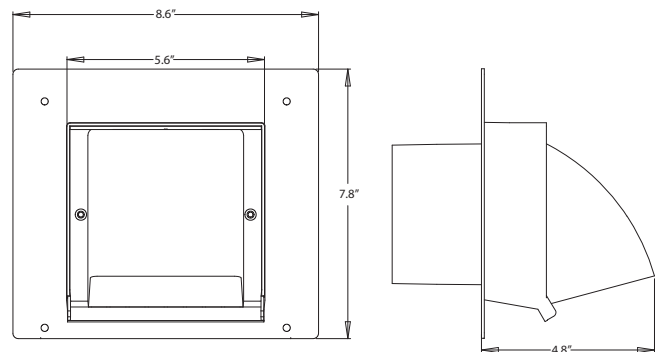

PRIMEX HVAC VENTING

Product Specification Sheet

PRODUCT
MODEL CODE

WC4XXNS

Rain Screen Dryer/Exhaust Vent

1. PRODUCT SUMMARY

The Primex Dryer/Exhaust Vent (WC4XXNS) is a screenless solution for 4-inch dryer duct venting.

This rainscreen compatible vent eliminates leaky joints through its one-piece base and built-in drip edge.

A removable hood allows for easy cleaning or replacement.

2. PRODUCT DIMENSIONS

HOOD: H: 5.6" / W: 5.6" / D: 3.1"

3. FEATURES & BENEFITS

- Compatible with rainscreen applications via extended base, compensating for cavity between sheathing and cladding.
- Eliminates leaky joints, while maximizing water protection with one-piece molded base and built-in drip edge.
- Integrity of the building envelope is maintained with a removable hood for simple cleaning or replacement.
- Suitable for intake and exhaust applications.
- Over-sized flange ensures water-tight installation.
- Made with UV protected polymer resin for lasting durability.
- Highly resistant to mechanical impact and includes a built-in bird screen.
- Quick and easy installation.
- Adaptable to dryer venting applications.

4. COLOURS

- Dark Brown (68)
- Light Grey (31)
- Snow White (01)
- Tan (45)
- Taupe (23)
- Black (25)
- Dark Grey (28)

FOR MORE INFORMATION CONTACT:

20160 92A Avenue Langley BC V1M 3A4 Canada

📞 1.877.881.7875 📧 info@primexfits.com primexfits.com/construction

primex Fit everything. Together.