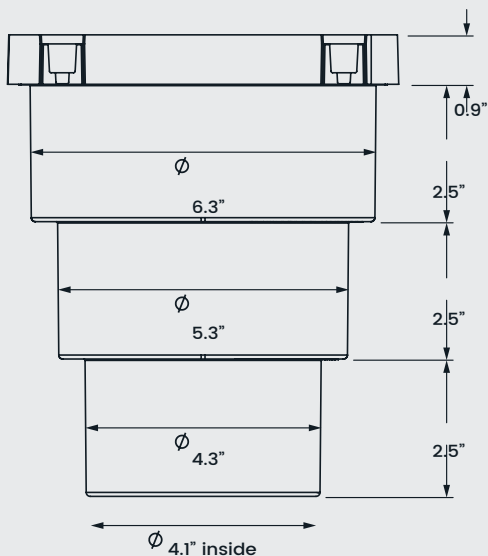

RV28 Universal Adapter

Reduce your inventory
from 3 SKUs to 1.

Easy snap-in adapter for use
with our range of roof vents.

Product Specs

Product Features

- Fits multiple pipe sizes: always have the correct size on hand.
- One vent fits 4", 5" and 6" pipe connections, no preliminary measuring.
- For use with RV28/RVL28 and WC28 products.